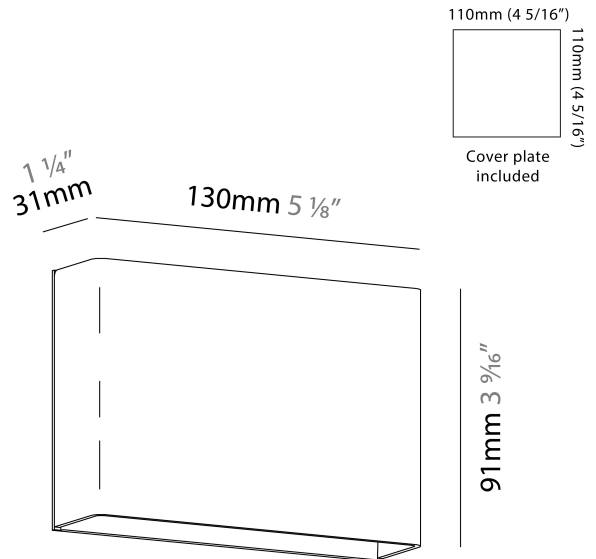

PROJECT _____
TYPE _____
SPECIFIER _____
QUANTITY _____
DATE _____

O-TEL SURFACE

D93251-

base number   Finish
Options

1. To build a product code in our configurator select the specify button on the base model # product page
2. To build a manual product code on this datasheet choose from the options listed below in blue font and add the suffix to the base model #

GENERAL

Series: O-Tel _____
Brand: Milan _____
Division: Design _____
Mounting Type: Surface _____
Mounting Location: Wall _____
Subcategory: Wall Effect _____

PHYSICAL

Shape: Rectangle _____
Length (mm): 130 _____
Length (in): 5 1/8 _____
Height (mm): 91 _____
Depth (mm): 31 _____
Height (in): 3 9/16 _____
Depth (in): 1 1/4 _____
Light Distribution: Direct / Indirect _____
Fixture Finish: [MBQ](#) / [MWL](#) _____
Fixture Material: Stamped Steel _____
Upon Request: New Construction - use single electrical switch/outlet for simpler designer without cover plate _____

ELECTRICAL

Number of Lamps: 1 _____
Lamp Type: LED Retrofit _____
Lamp Shape: T4 _____
Bulb Included: Bulb Not Included _____
Max. Wattage Per Lamp (W): 4.7 _____
Lamp Base: G9 _____
Input Voltage (V): 120 _____
Lamp Voltage (V): 120 _____

LED

OPTICAL

RATINGS AND CERTIFICATIONS

Certified By: Certified for North American Standards _____
IP rating: IP20 _____