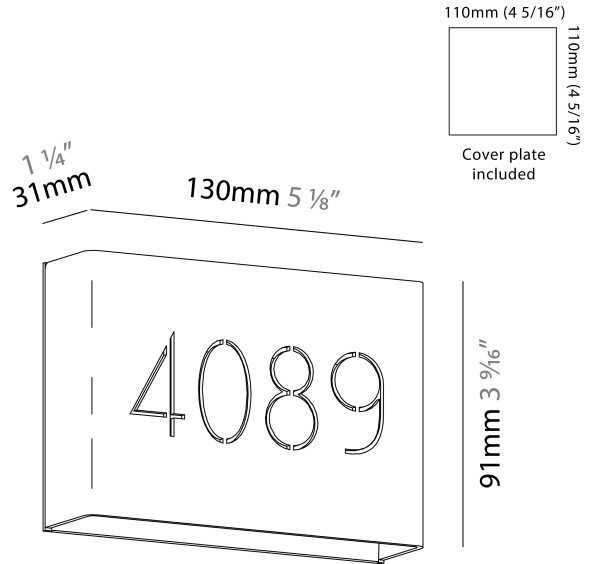

PROJECT	_____
TYPE	_____
SPECIFIER	_____
QUANTITY	_____
DATE	_____

O-TEL SURFACE

D93252

base number

1. To build a product code in our configurator select the specify button on the base model # product page
2. To build a manual product code on this datasheet choose from the options listed below in blue font and add the suffix to the base model #

GENERAL

Series: O-Tel _____
Brand: Milan _____
Division: Design _____
Mounting Type: Surface _____
Mounting Location: Wall _____
Subcategory: Wall Effect _____

PHYSICAL

Shape: Rectangle _____
Length (mm): 130 _____
Length (in): 5 1/8" _____
Height (mm): 91 _____
Depth (mm): 31 _____
Height (in): 3 9/16" _____
Depth (in): 1 1/4" _____
Light Distribution: Direct / Indirect _____
Weight (kg): 0.45 _____
Weight (lbs): 0.999 _____
Fixture Finish: MWL _____
Fixture Material: Stamped Steel _____
Upon Request: New Construction - use single electrical switch/outlet for simpler designer without cover plate _____

ELECTRICAL

Number of Lamps: 1 _____
Lamp Type: LED Retrofit _____
Lamp Shape: T4 _____
Bulb Included: Bulb Not Included _____
Total Output Wattage (W): 4.7 _____
Max. Wattage Per Lamp (W): 4.7 _____
Lamp Base: G9 _____
Input Voltage (V): 120 _____
Lamp Voltage (V): 120 _____

LED

OPTICAL

RATINGS AND CERTIFICATIONS

Certified By: CSA Certified to UL and CSA Standards _____
IP rating: IP20 _____